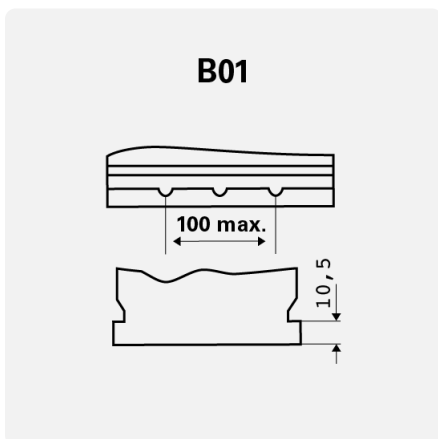

Engineered with precision and expertise in Germany.

Maintenance-free

Maintenance-free battery designed to deliver dependable performance for your vehicle.

DYNAMIC SLI

540125033K262

TECHNICAL DATA

Capacity:	40 Ah	CCA:	330 A
Voltage:	12 V	Dimensions (L/W/H):	187/140/227
Case Size:	B19H	Short Code:	A13
UK-Code:	054H	ETN:	540125033
Weight filled:	10,1 kg	Base Hold-down:	B01
Layout:	0	Terminal Type:	3

DRAWINGS

Base Hold-down

Layout

Terminal Type