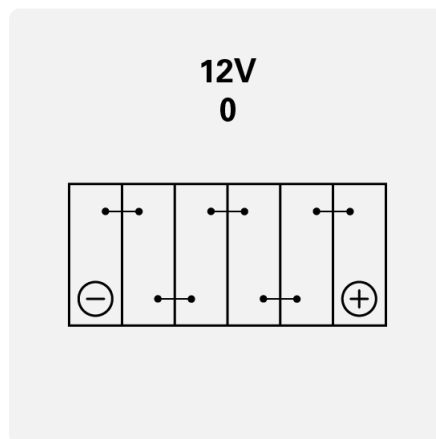

Engineered with precision and expertise in Germany.

Maintenance-free

Maintenance-free battery designed to deliver dependable performance for your vehicle.

DYNAMIC SLI

540125033K262

TECHNICAL DATA

Capacity:	40 Ah	CCA:	330 A
Voltage:	12 V	Dimensions (L/W/H):	187/140/227
Case Size:	B19H	Short Code:	A13
UK-Code:	054H	ETN:	540125033
Weight filled:	10,1 kg	Base Hold-down:	B01
Layout:	0	Terminal Type:	3

DRAWINGS

Base Hold-down

Layout

Terminal Type